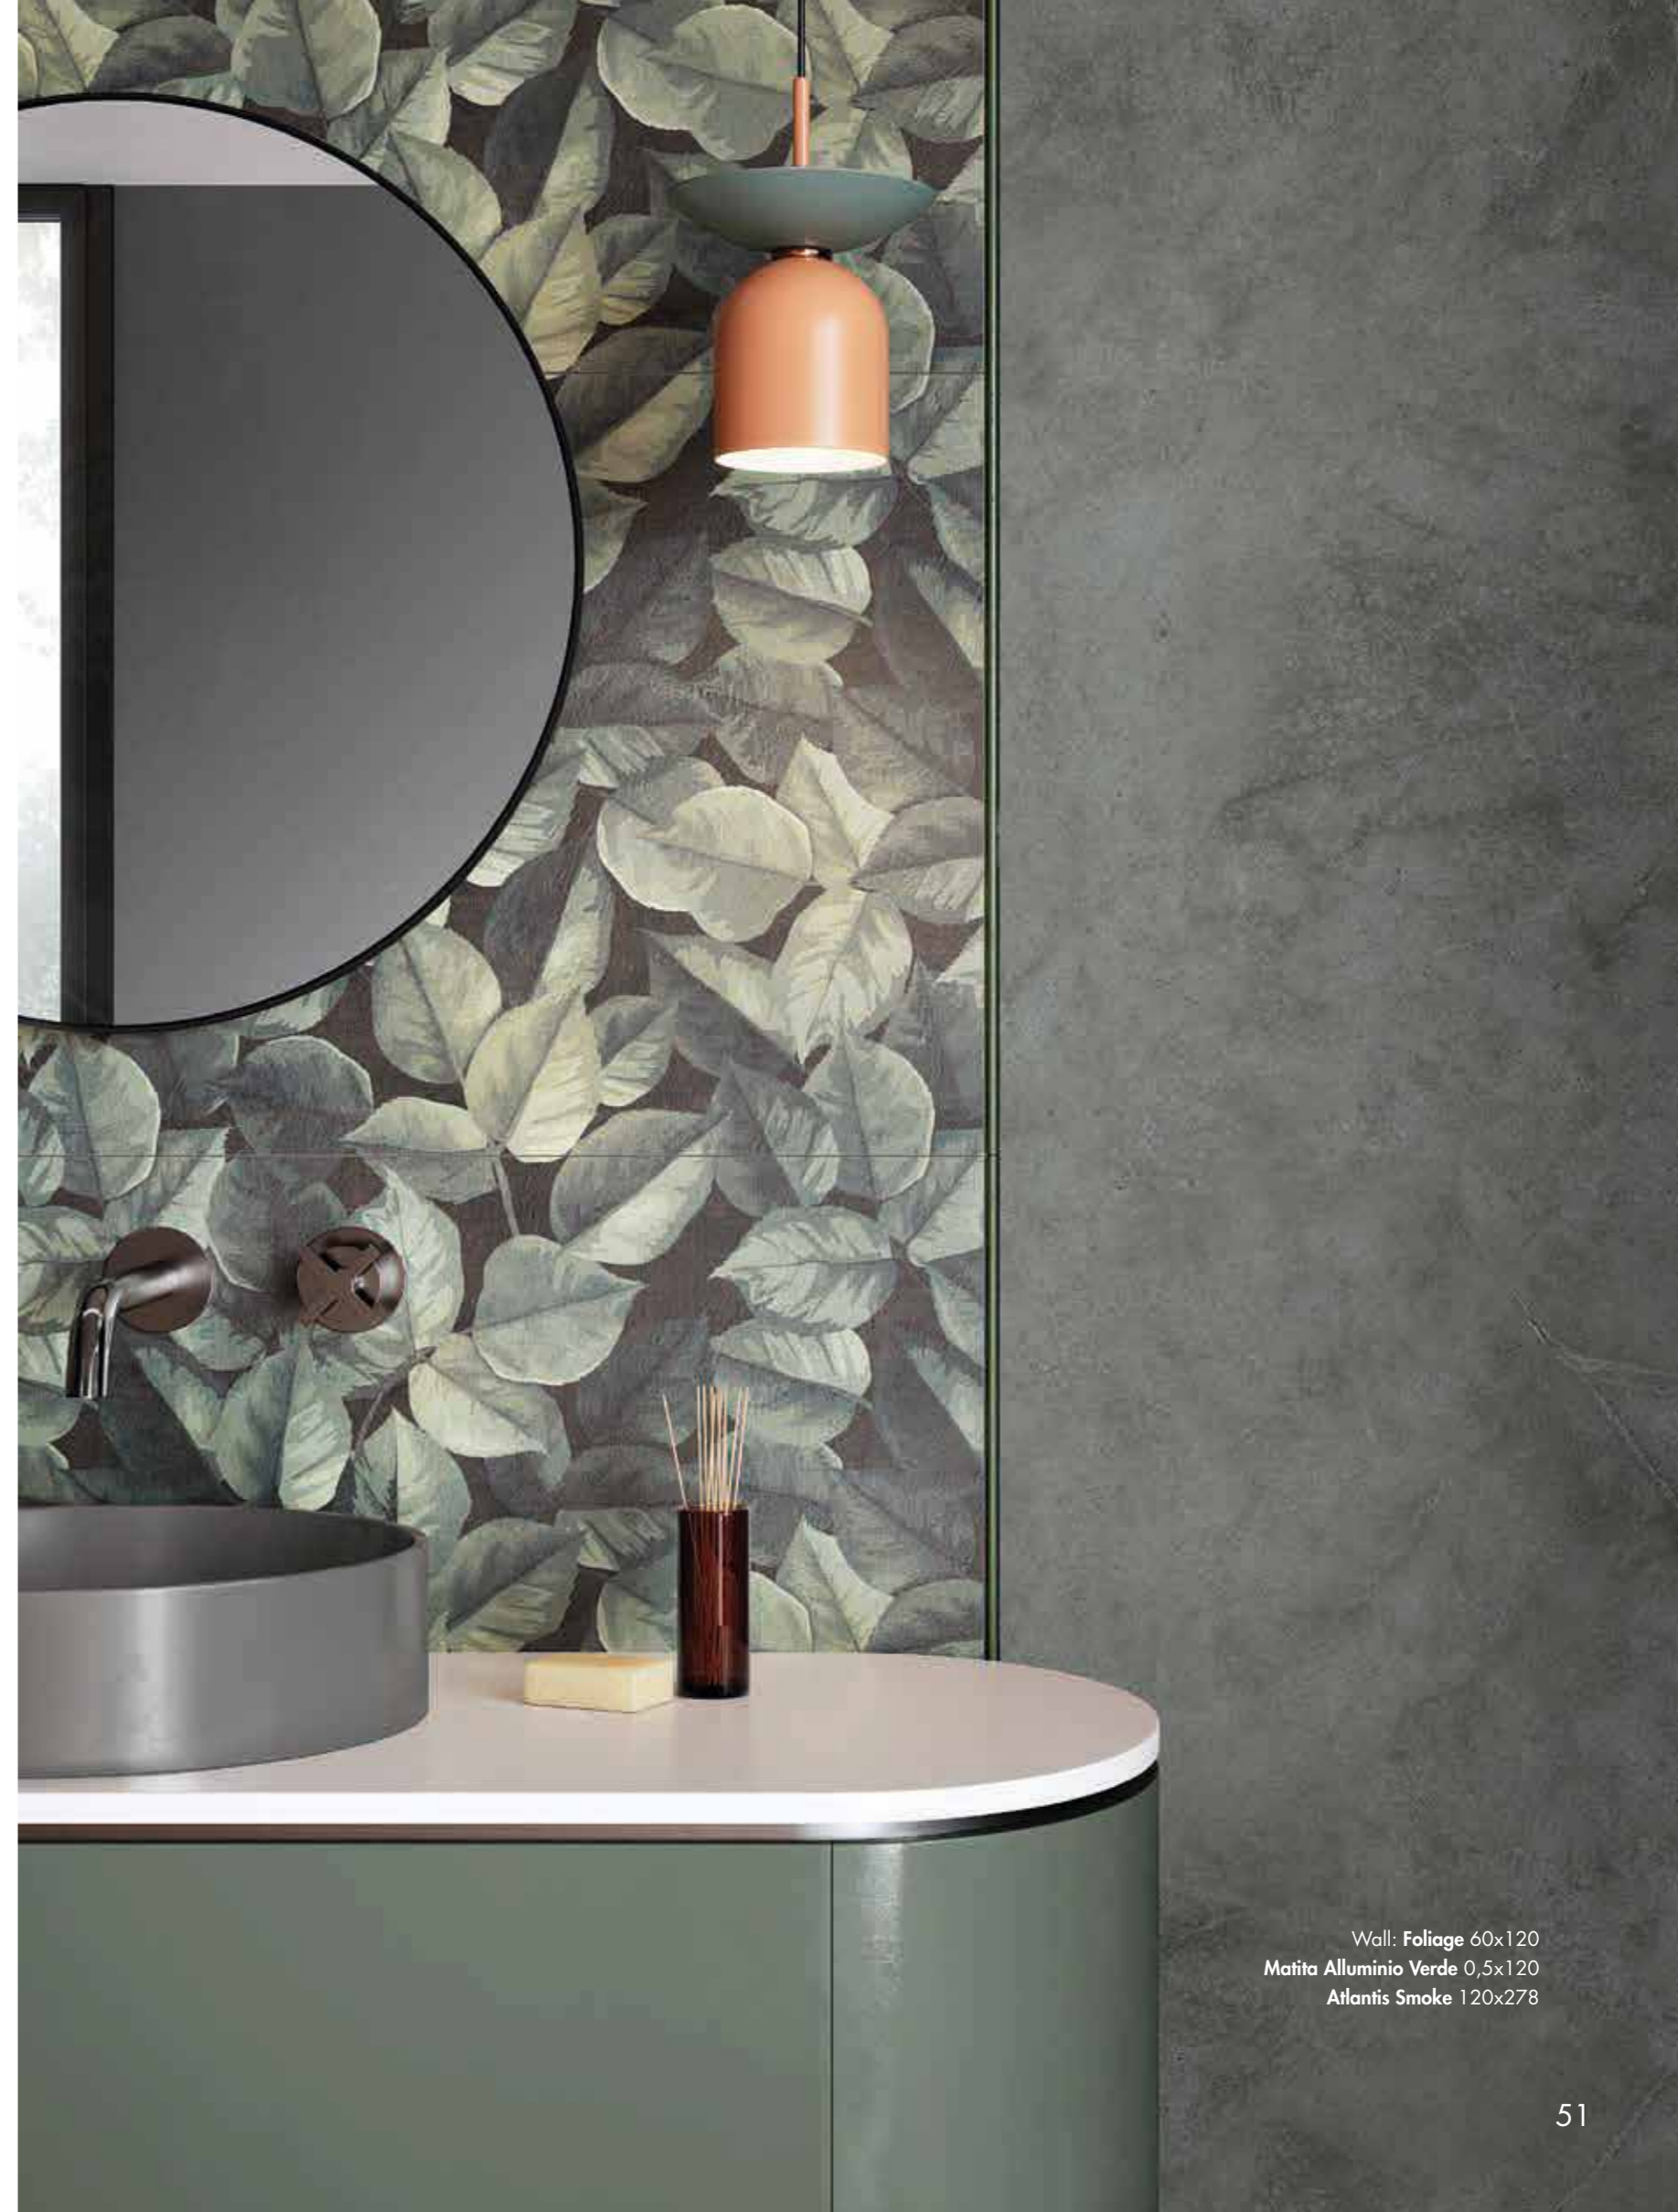

Foliage

Wall: **Foliage** 60x120
Floor: **OUT.20 Dolphin Clay** 30x120 20 mm

Wall: **Foliage | Alabaster** 60x120
Floor: **Crossroad Wood Amber** 20x120

Wall: **Foliage** 60x120
Floor: **Blend Concrete Iron** 60x120
BATH DESIGN - Washbasin: **Sensi Up Invisible Pearl Lux**