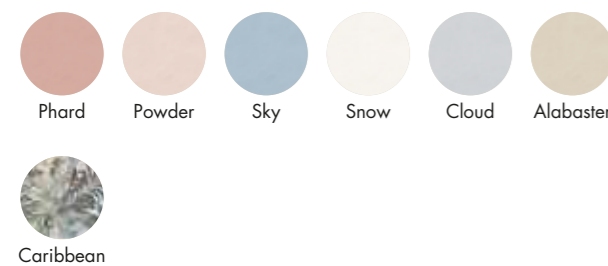

LISTELLO COLORFUL OCHRE 5x120 4
0000185

PZ 59,90

ABBINAMENTI CONSIGLIATI - SUGGESTED MATCHING

LISTELLO COLORFUL SEA 5x120 4
0000186

PZ 59,90

ABBINAMENTI CONSIGLIATI - SUGGESTED MATCHING

SOLID COLOURS - TECHNICAL DATA