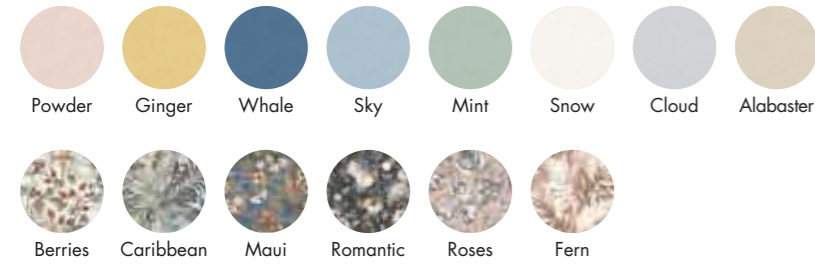

LISTELLO COLORFUL OCHRE 5x120 4
0000185

PZ 59,90

ABBINAMENTI CONSIGLIATI - SUGGESTED MATCHING

LISTELLO COLORFUL SEA 5x120 4
0000186

PZ 59,90

ABBINAMENTI CONSIGLIATI - SUGGESTED MATCHING

SOLID COLOURS - TECHNICAL DATA