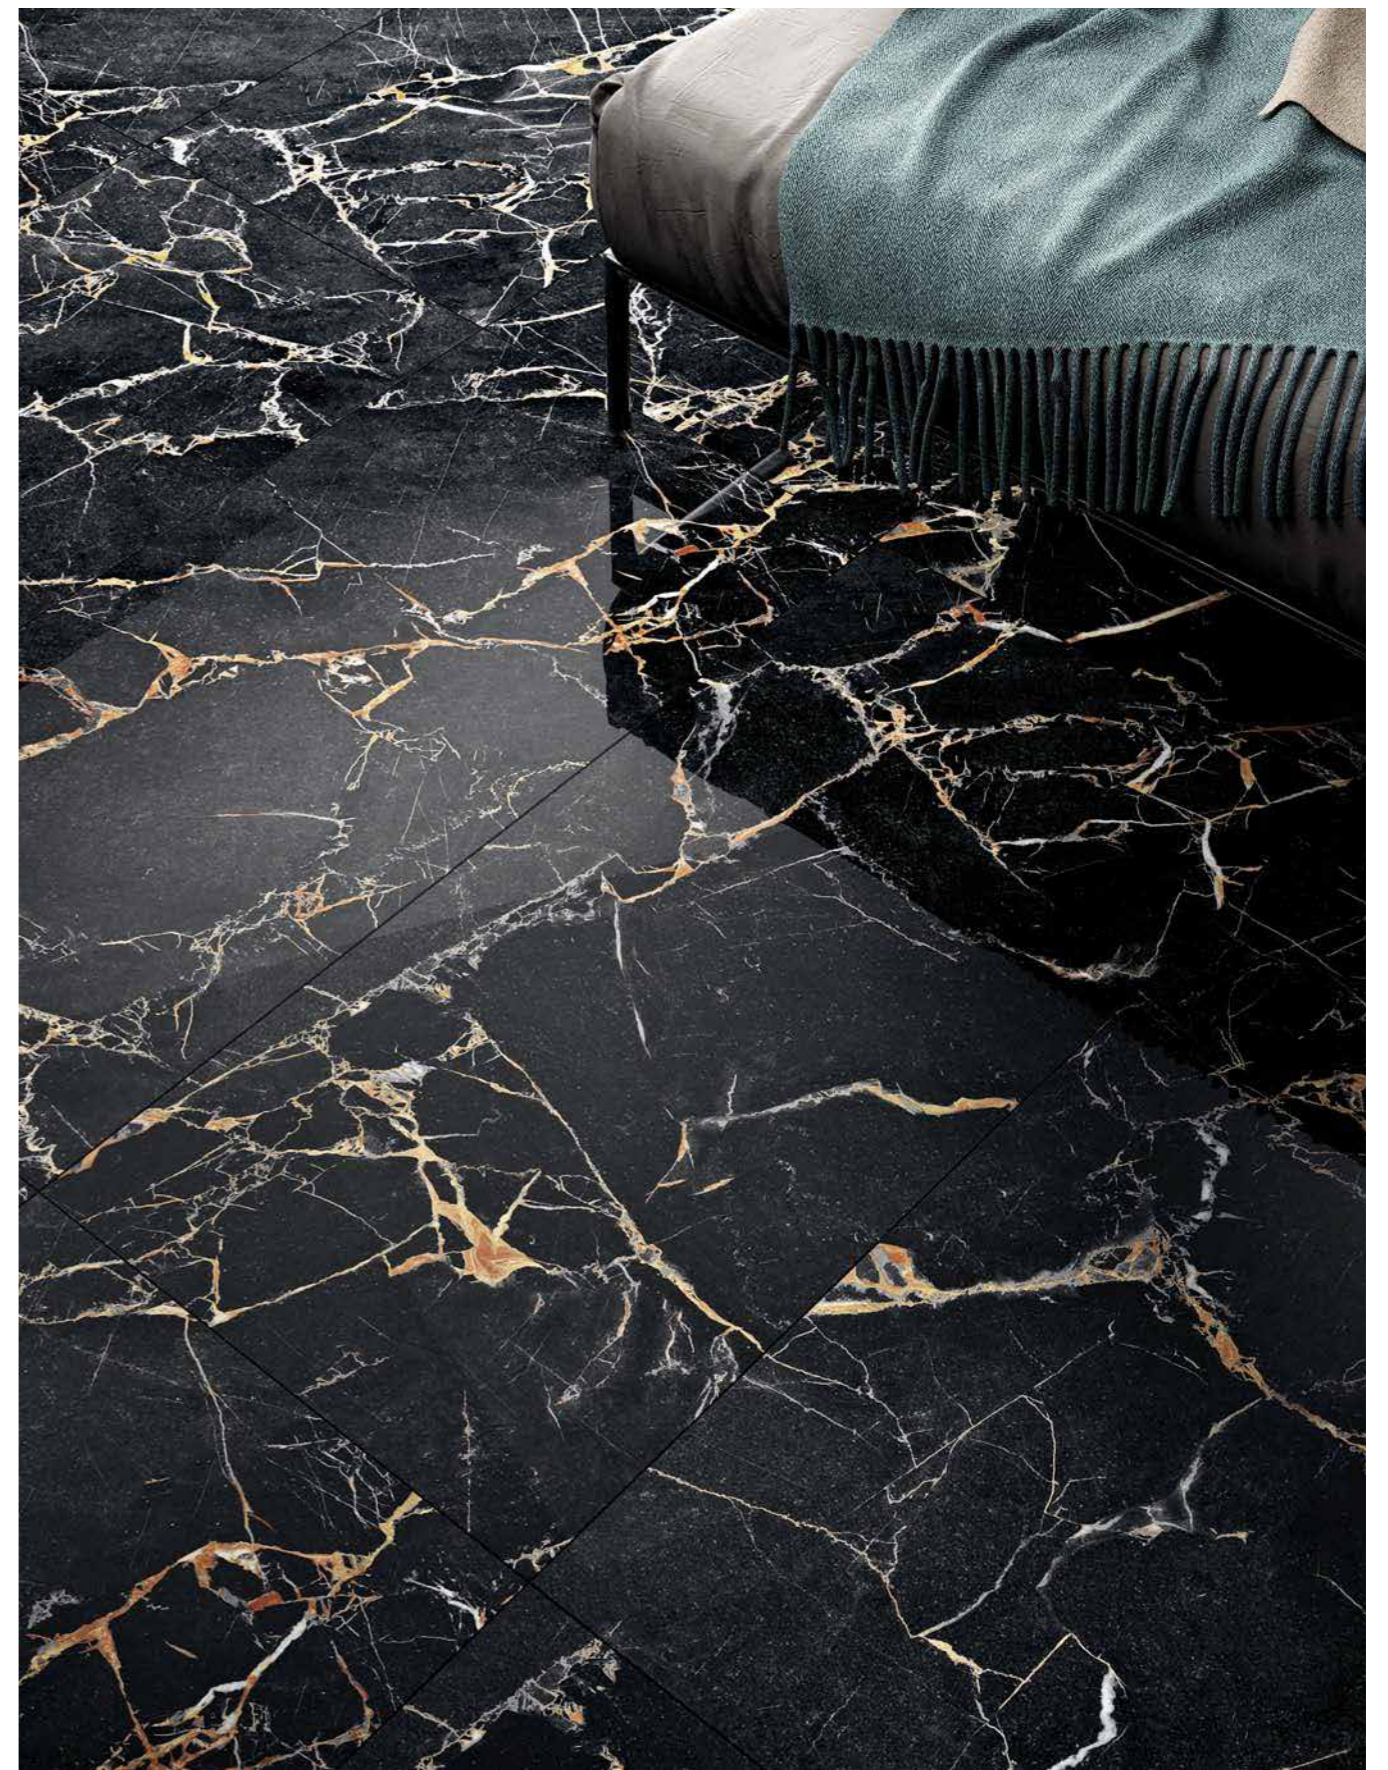

floor
PORT GOLD LUX 60x120

shelf
ABKSTONE PORT GOLD LUX 12 mm

bathdesign - washbasin and little table
ABKSTONE PORT GOLD LUX 12 mm

wall
WIDE&STYLE ESOTICA 120x280

floor
PORT GOLD LUX 60x120

shelf
ABKSTONE PORT GOLD LUX 12 mm