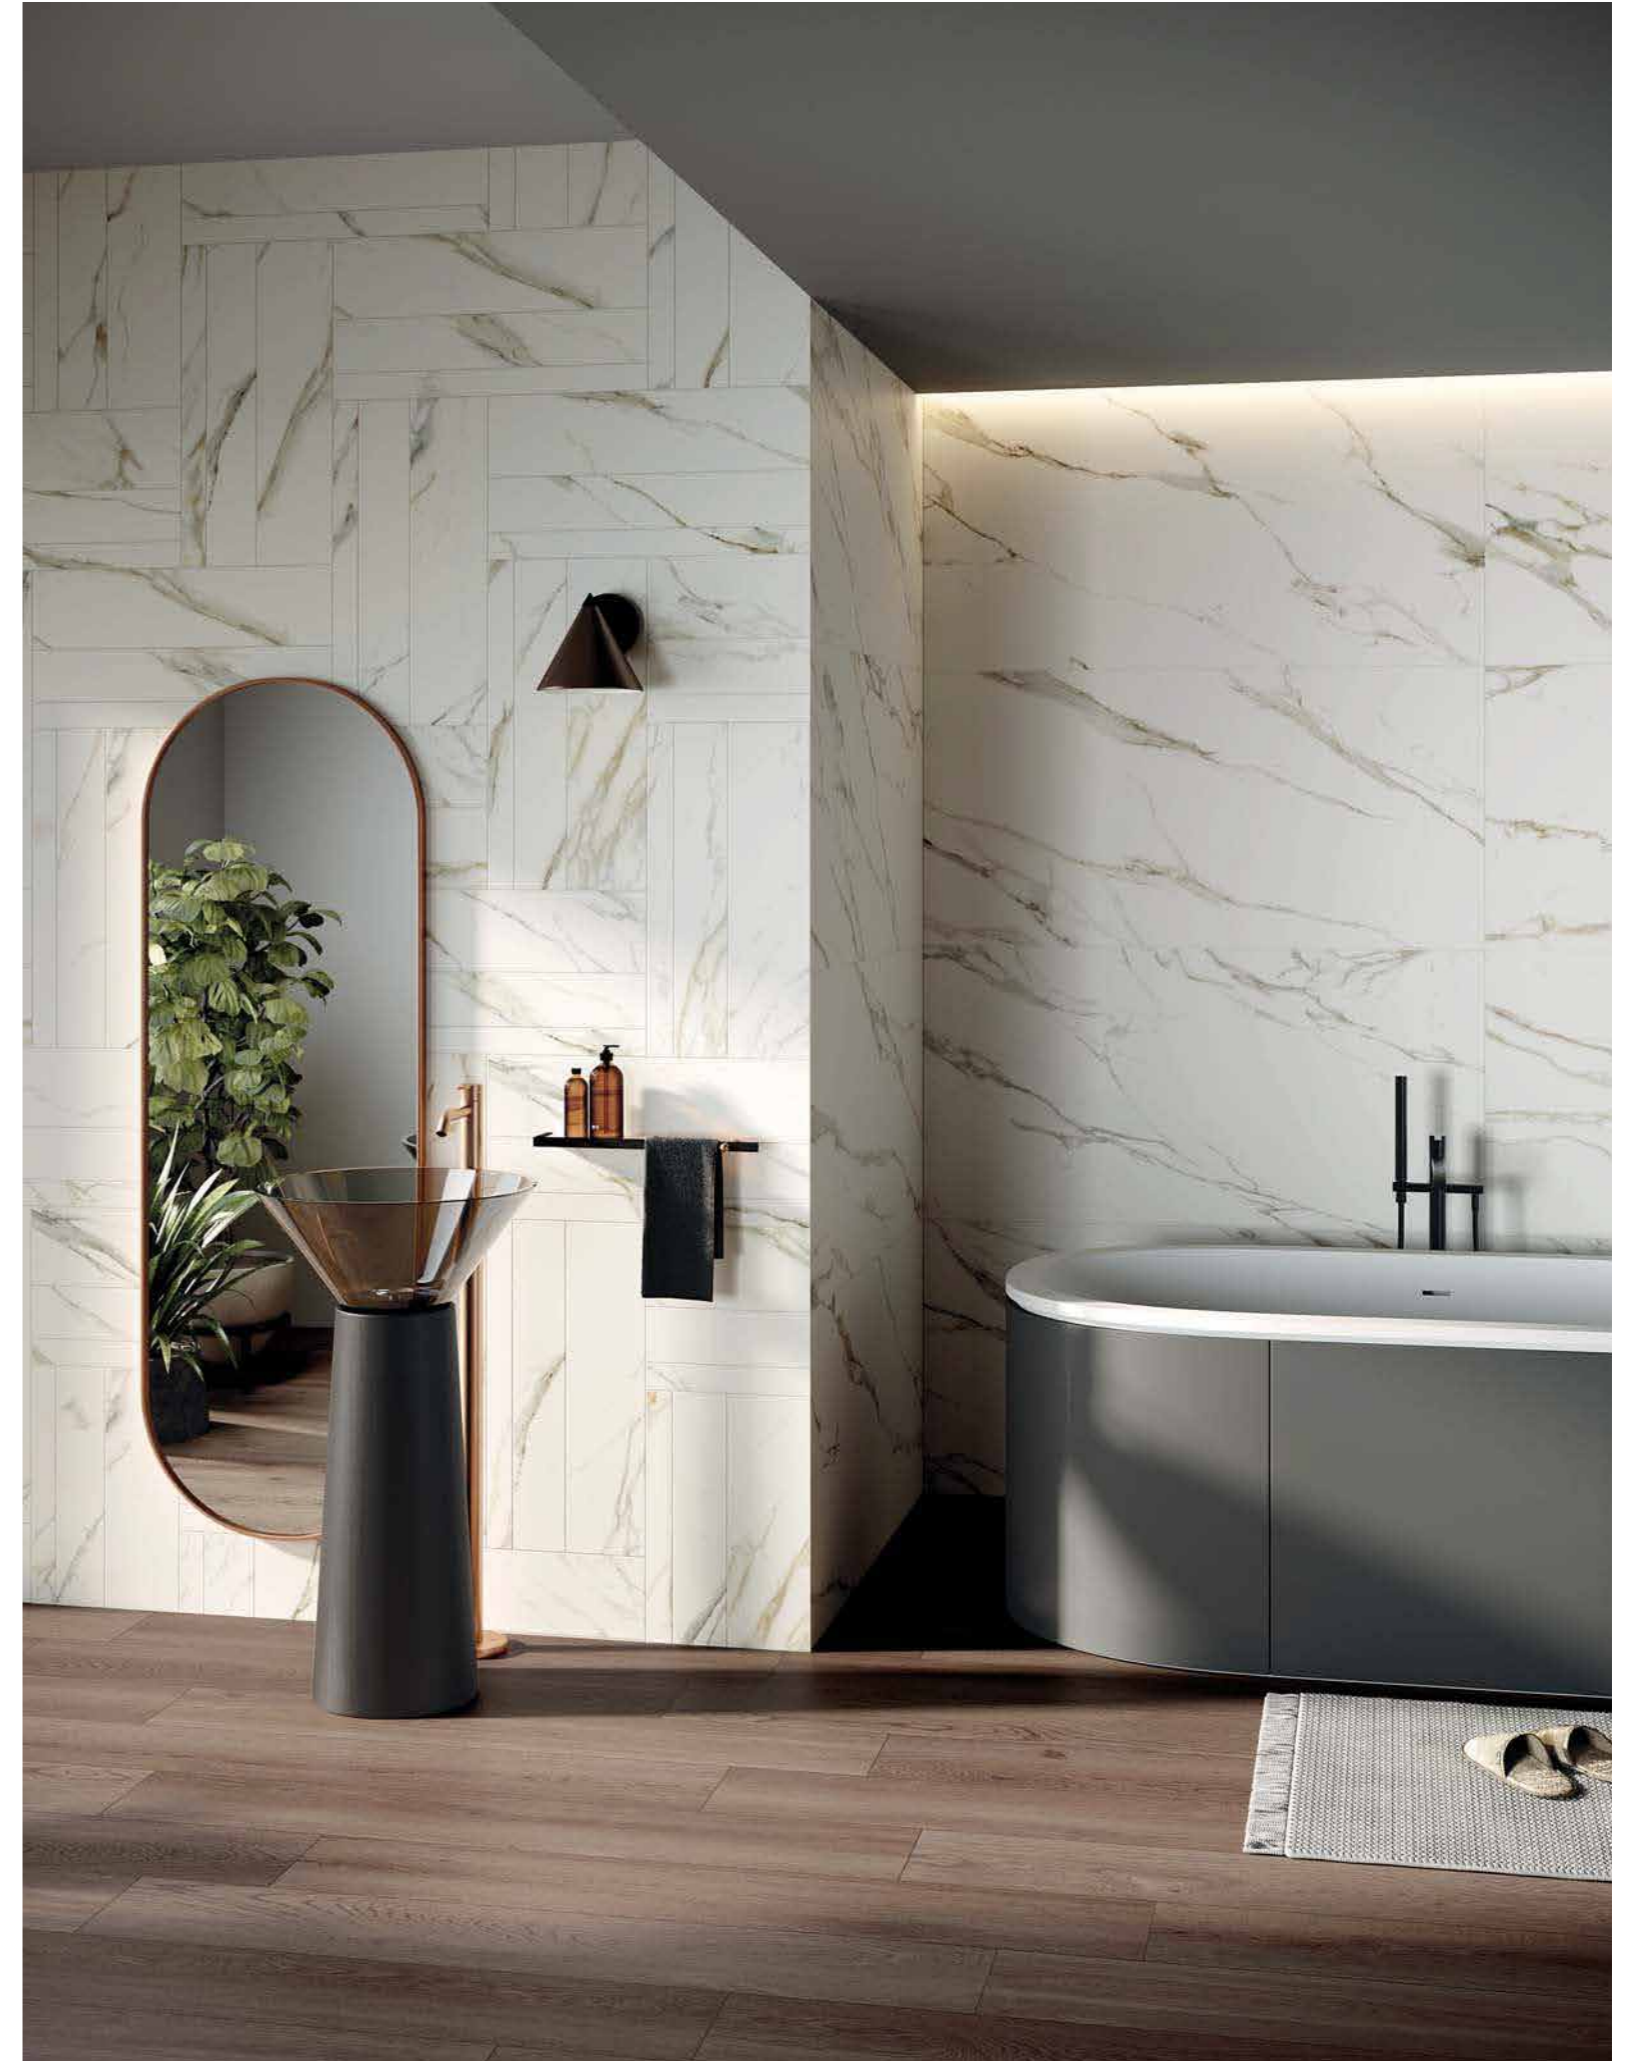

floor
POETRY WOOD OAK 20x120
wall
SENSI SIGNORIA CALACATTA MICHELANGELO NAT. 60x120
MIX SIZES NAT. 30x60