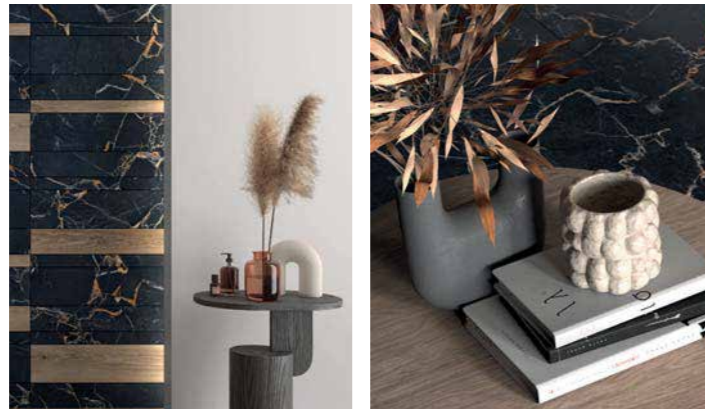

NATURAL STYLE

NATURALEZZA È LA PAROLA D'ORDINE DI QUESTA CASA. RICERCATE VARIETÀ DI MARMO DALLE VENATURE AMBRATE SI FONDONO CON LA PIACEVOLE SENSAZIONE DI CALORE TIPICA DEL LEGNO.

THIS HOME STANDS OUT FOR ITS NATURAL APPEAL. SOPHISTICATED VARIETIES OF MARBLE WITH AMBER VEINS COORDINATE PERFECTLY WITH THE PLEASANT WARMTH OF WOOD.

floor
PORT GOLD NAT 60x120

kitchen and table
ABKSTONE ESSENCE AVANA 6/20 mm
ABKSTONE ICEBERG SOFT 6 mm