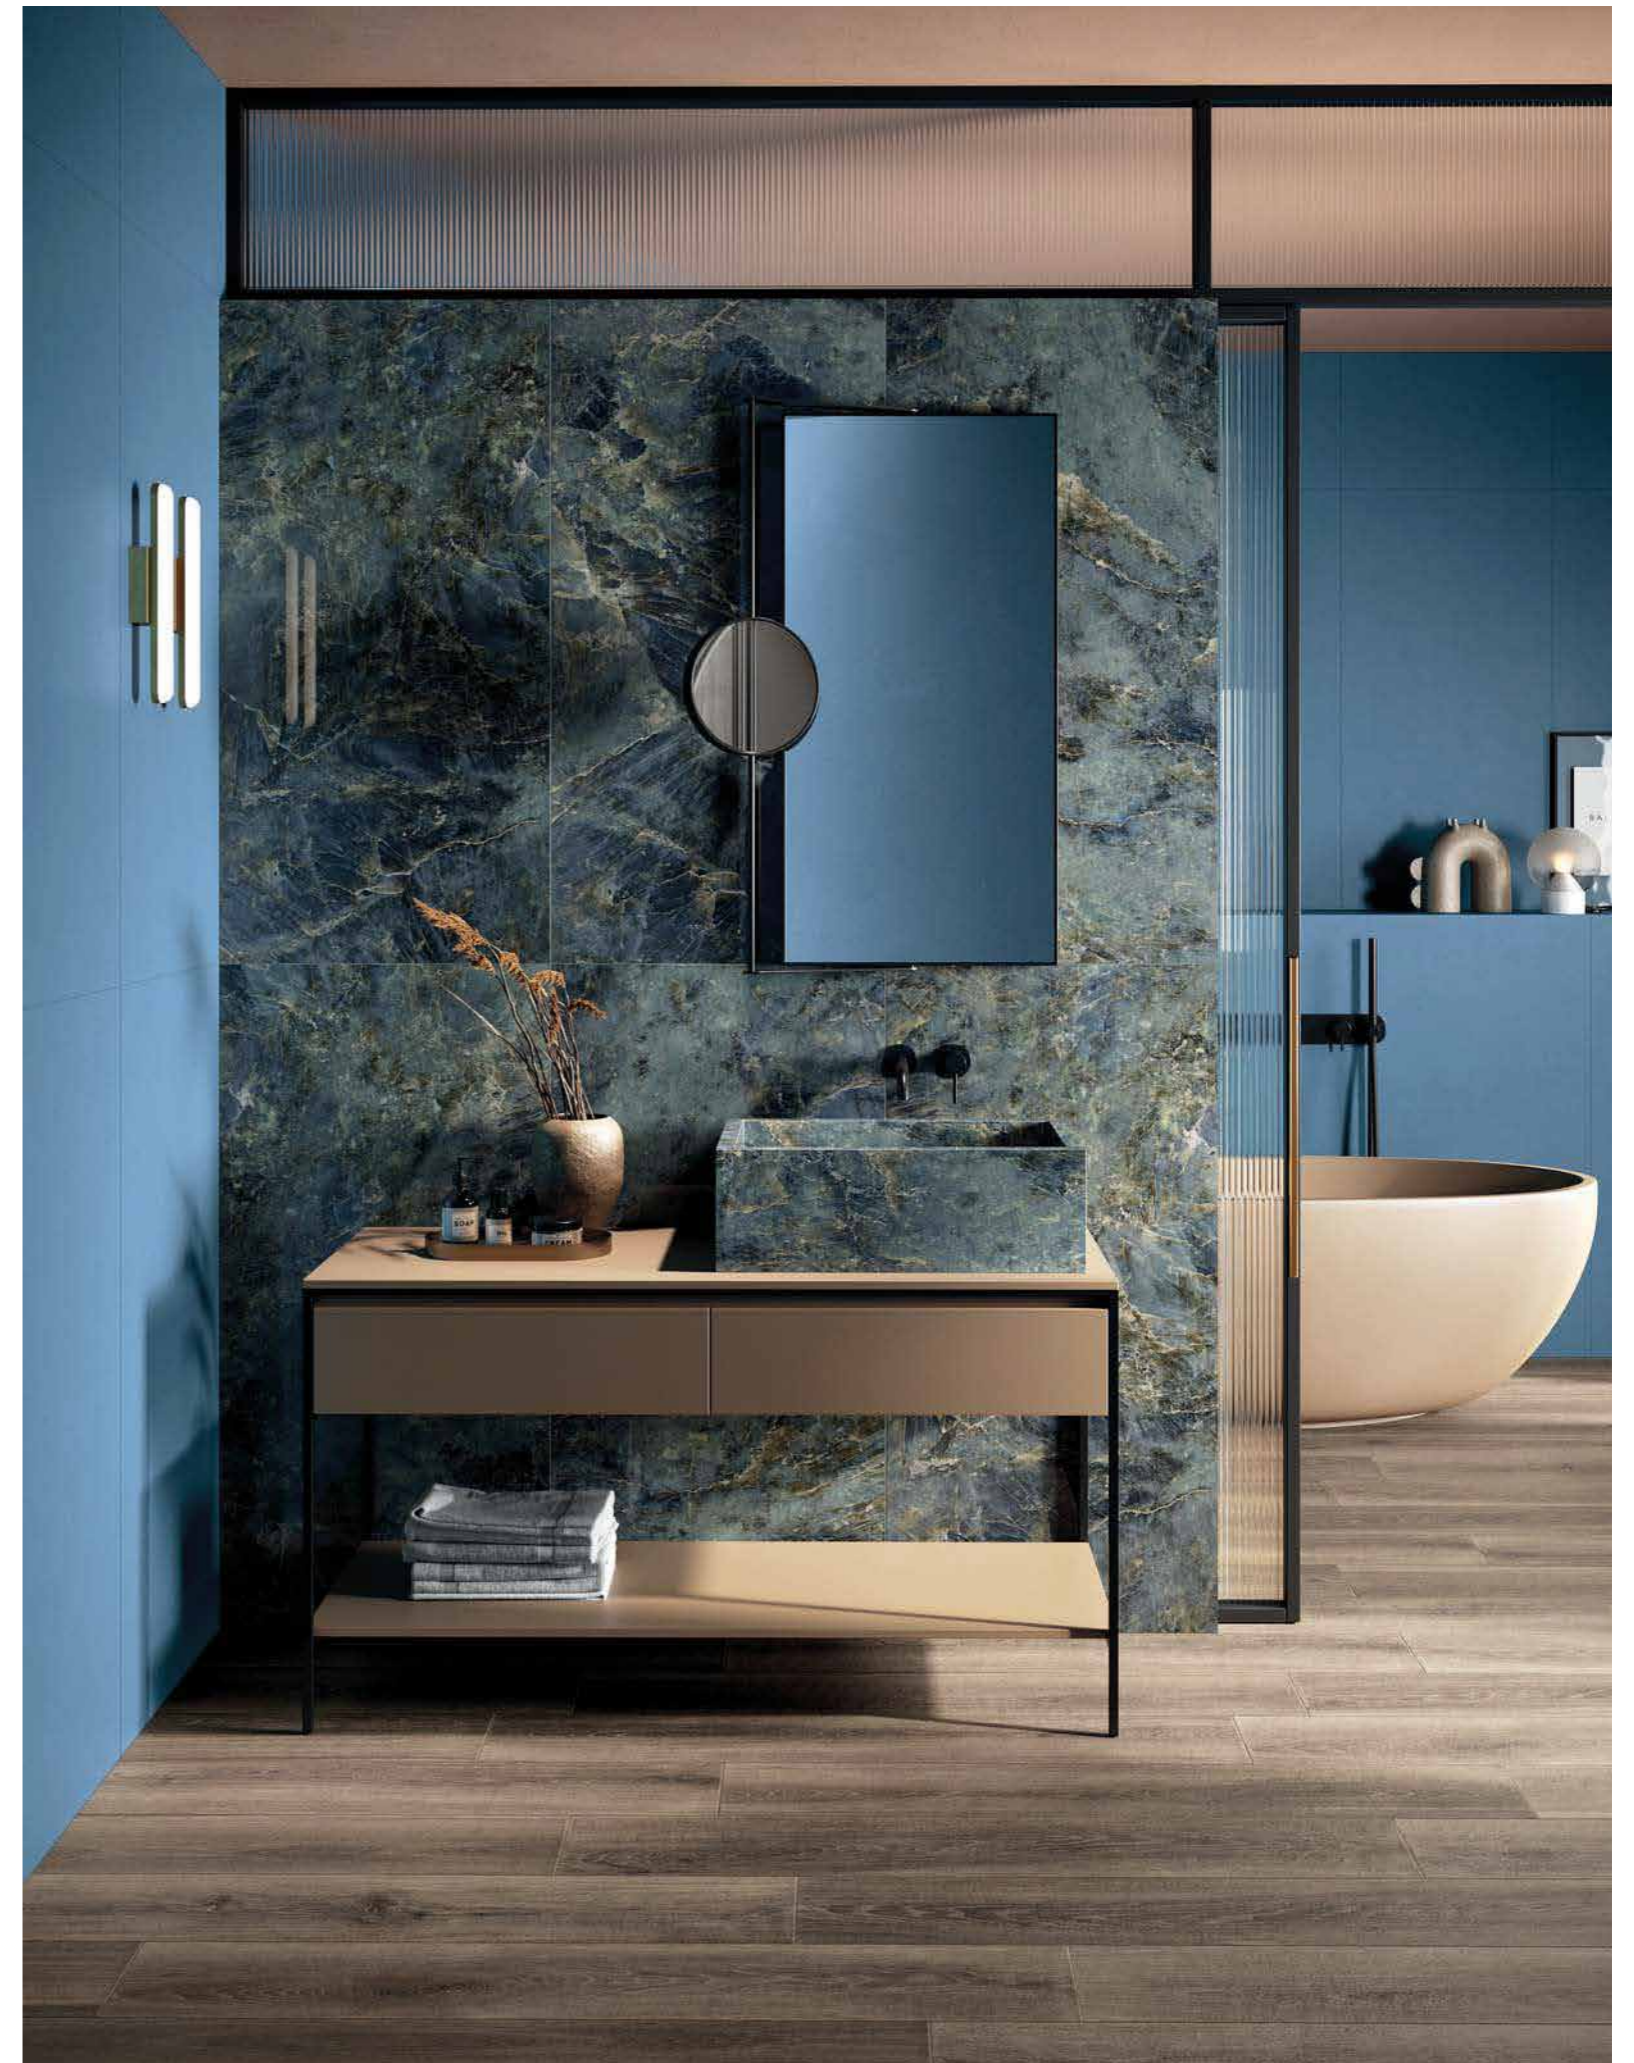

wall
LABRADORITE LUX 60x120
WIDE&STYLE MINI WHALE 60x120

floor
ECO CHIC BROWN 20x170

bathdesign - washbasin
LABRADORITE LUX